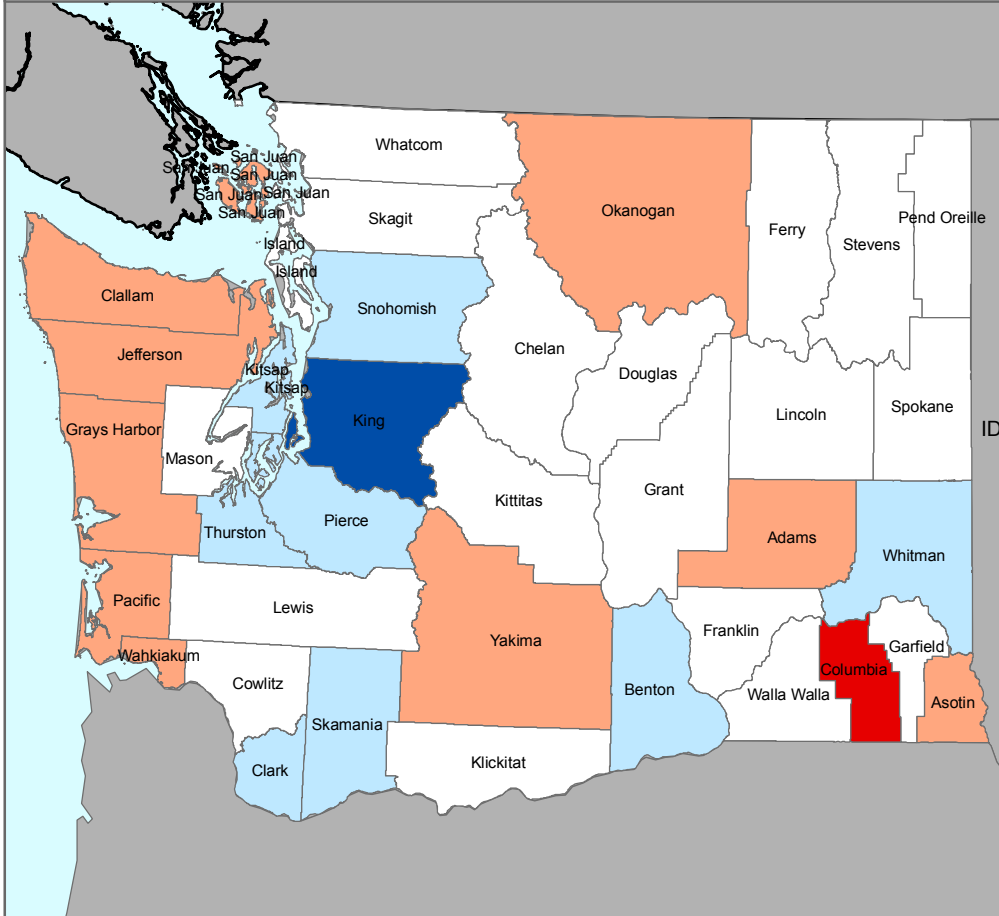

Social Vulnerability to Environmental Hazards State of Washington

County Comparison Within the Nation

County Comparison within the State

0 25 50 100 Miles

National Quantiles

0 25 50 100 Miles

State Quantiles