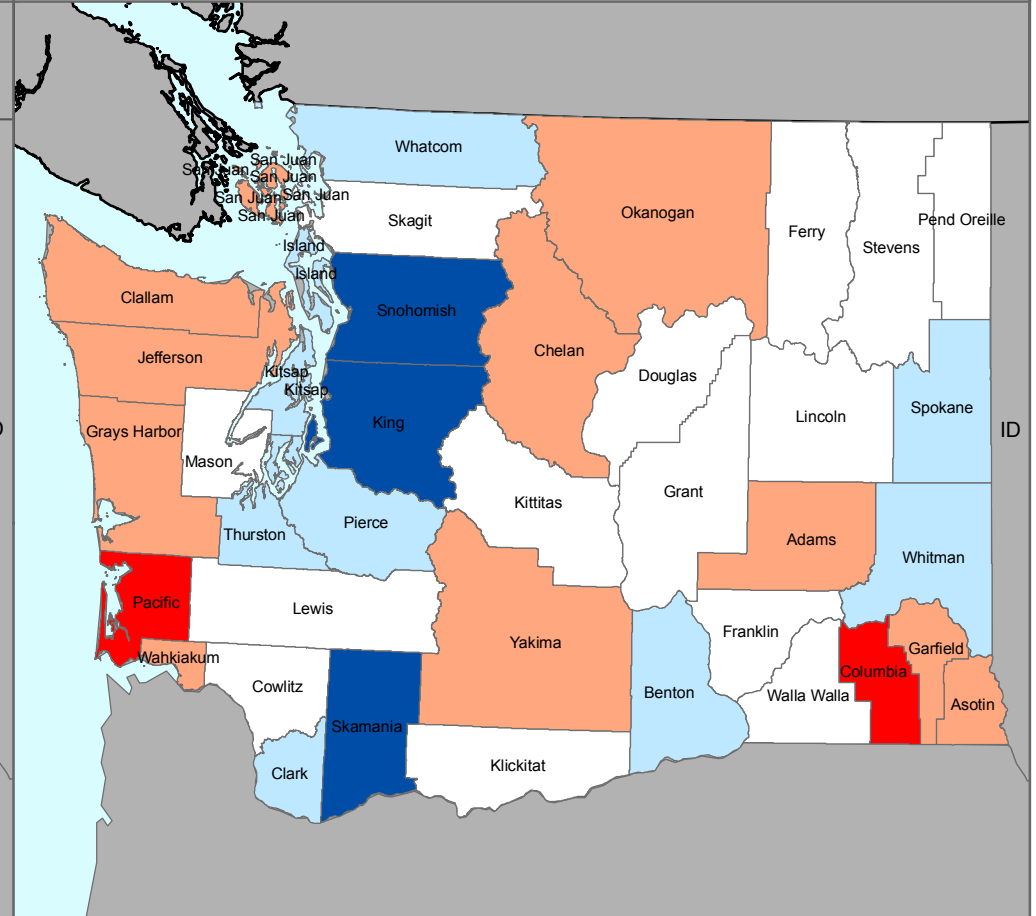

Social Vulnerability to Environmental Hazards State of Washington

County Comparison Within the Nation

County Comparison within the State

0 25 50 100 Miles

National Quantiles

0 25 50 100 Miles

State Quantiles