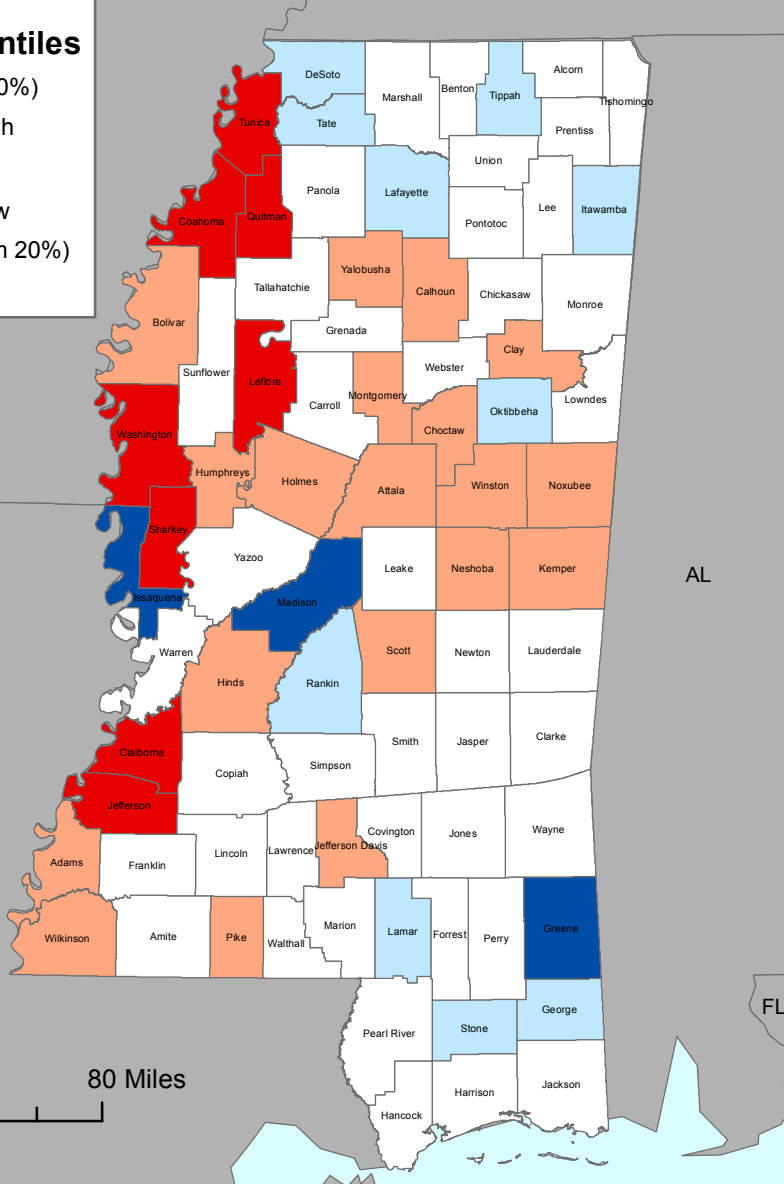

Social Vulnerability to Environmental Hazards

State of Mississippi

County Comparison Within the Nation

National Quantiles

- High (Top 20%)
- Medium High
- Medium
- Medium Low
- Low (Bottom 20%)

County Comparison within the State

State Quantiles

- High (Top 20%)
- Medium High
- Medium
- Medium Low
- Low (Bottom 20%)